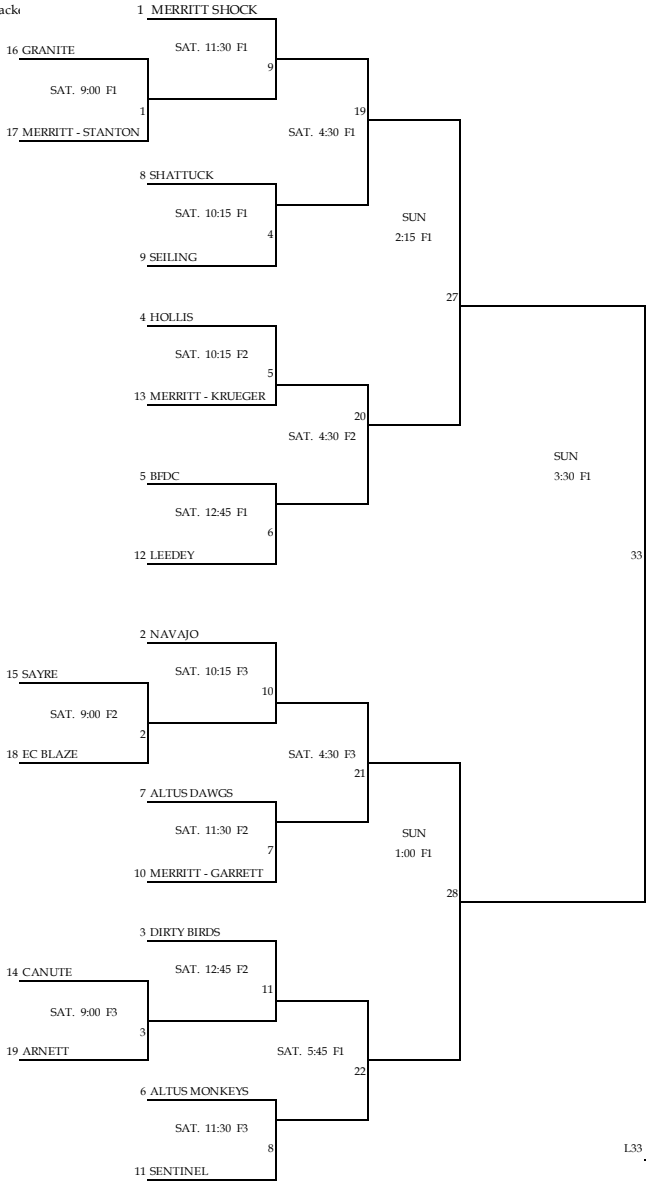

Winner's Bracket

60 MINUTES  
NO NEW INNING AFTER 55 (FINISH THE INNING)  
FLIP FOR HOME AND VISTOR  
CHAMPIONSHIP GAME TOP OF THE BRACKET HOME  
CHAMPIONSHIP GAME WILL PLAY 5 INNINGS (NO TIME)  
RUN RULE 13 AFTER 3, 7 AFTER 4

Loser's Bracket