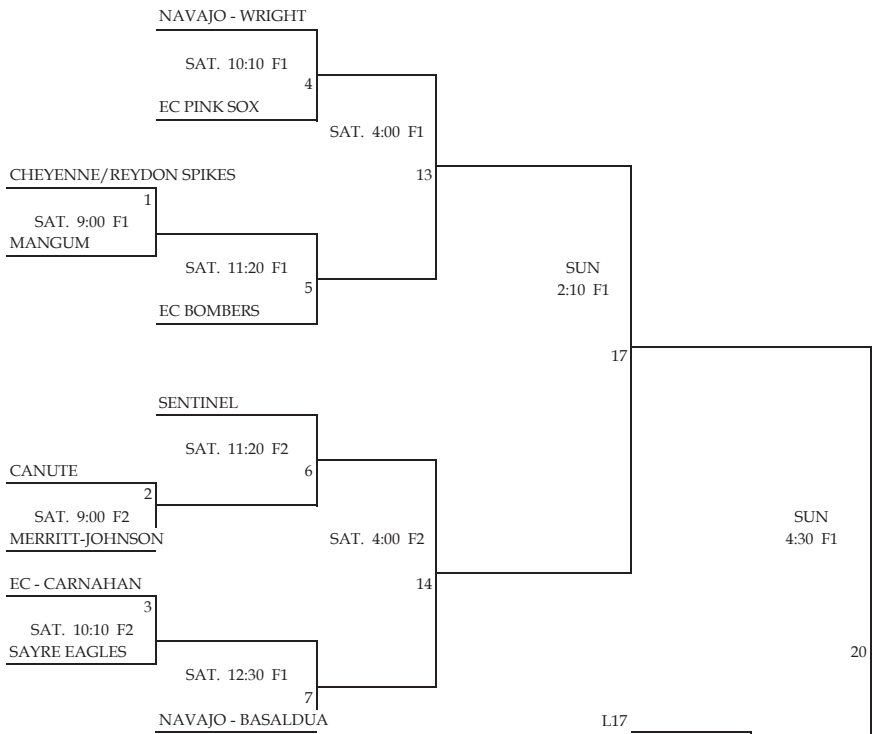

Winner's Bracket

60 MINTUES  
NO NEW INNING AFTER 55 (FINISH THE INNING)  
FLIP FOR HOME AND VISTOR  
CHAMPIONSHIP GAME TOP OF THE BRACKET (HOME)  
CHAMPIONSHIP GAME WILL PLAY 5 INNINGS

Loser's Bracket