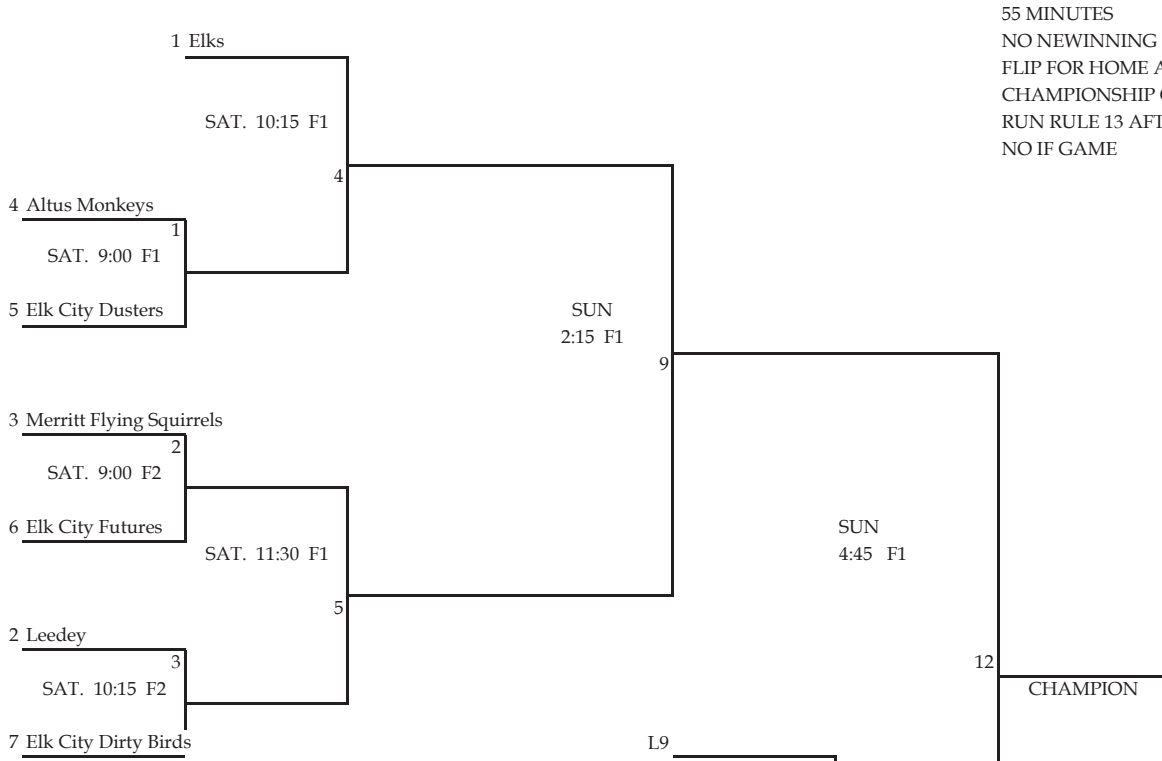

Winner's Bracket

55 MINUTES
 NO NEWINNING AFTER 50 (FINISH THE INNING)
 FLIP FOR HOME AND VISTOR
 CHAMPIONSHIP GAME TOP OF THE BRACKET HOME
 RUN RULE 13 AFTER 3, 7 AFTER 4
 NO IF GAME

Loser's Bracket