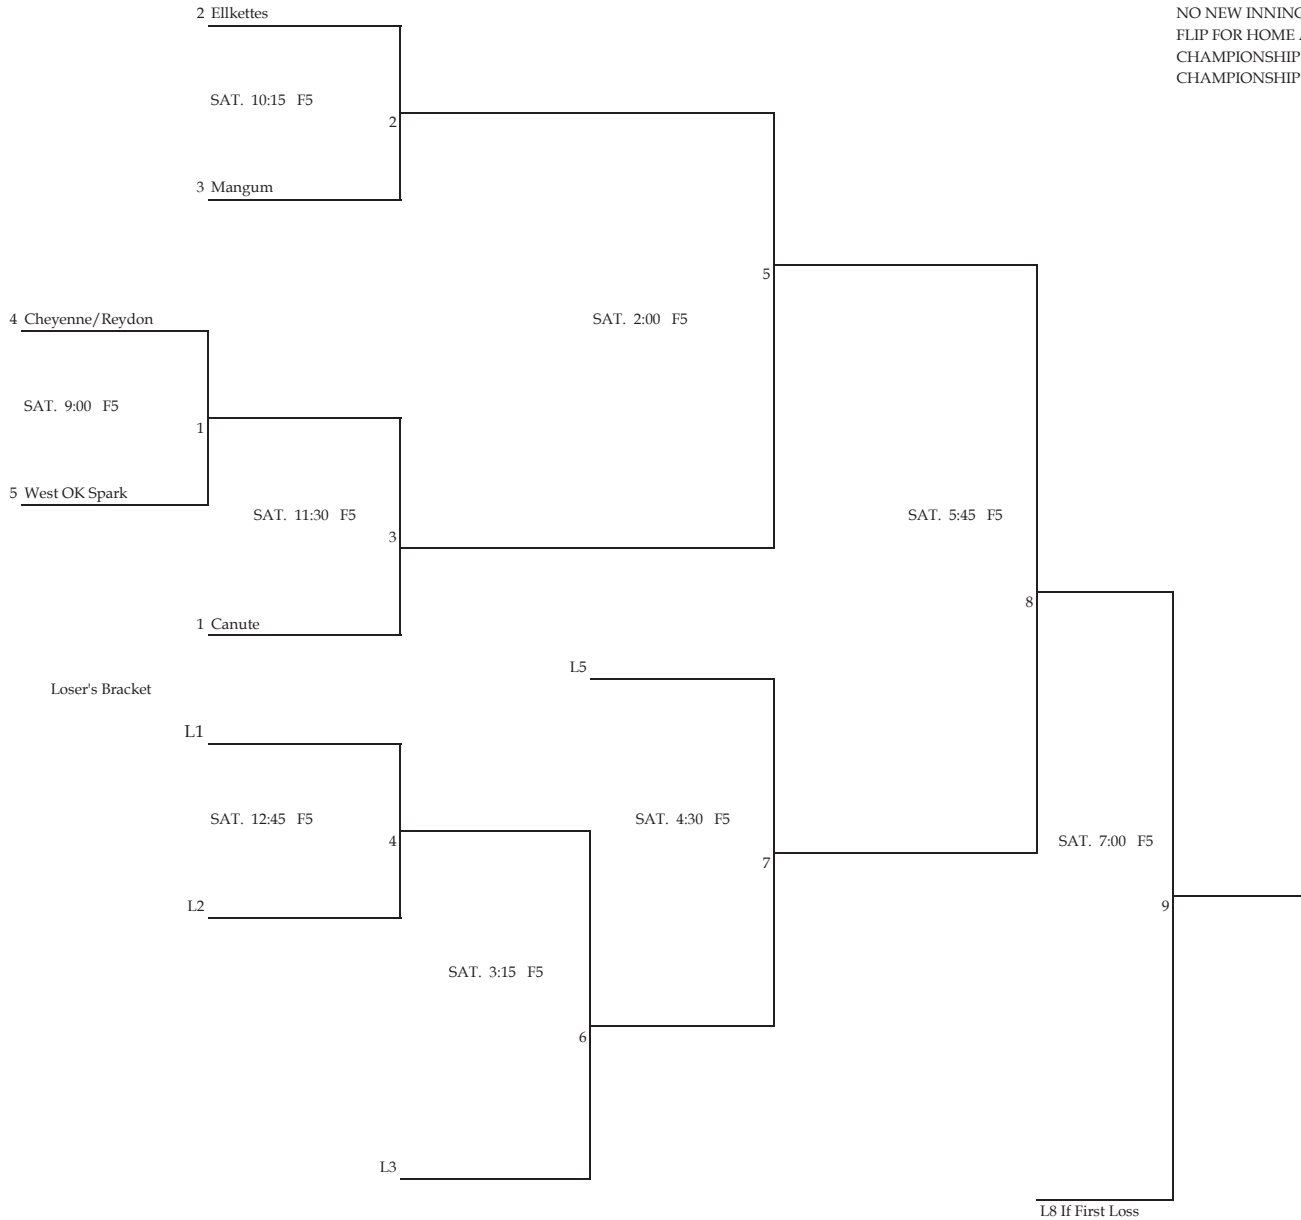

Winner's Bracket

65 MINUTES
 NO NEW INNING AFTER 60 (FINISH THE INNING)
 FLIP FOR HOME AND VISTOR
 CHAMPIONSHIP GAME TOP OF THE BRACKET HOME
 CHAMPIONSHIP GAME WILL PLAY 5 INNINGS